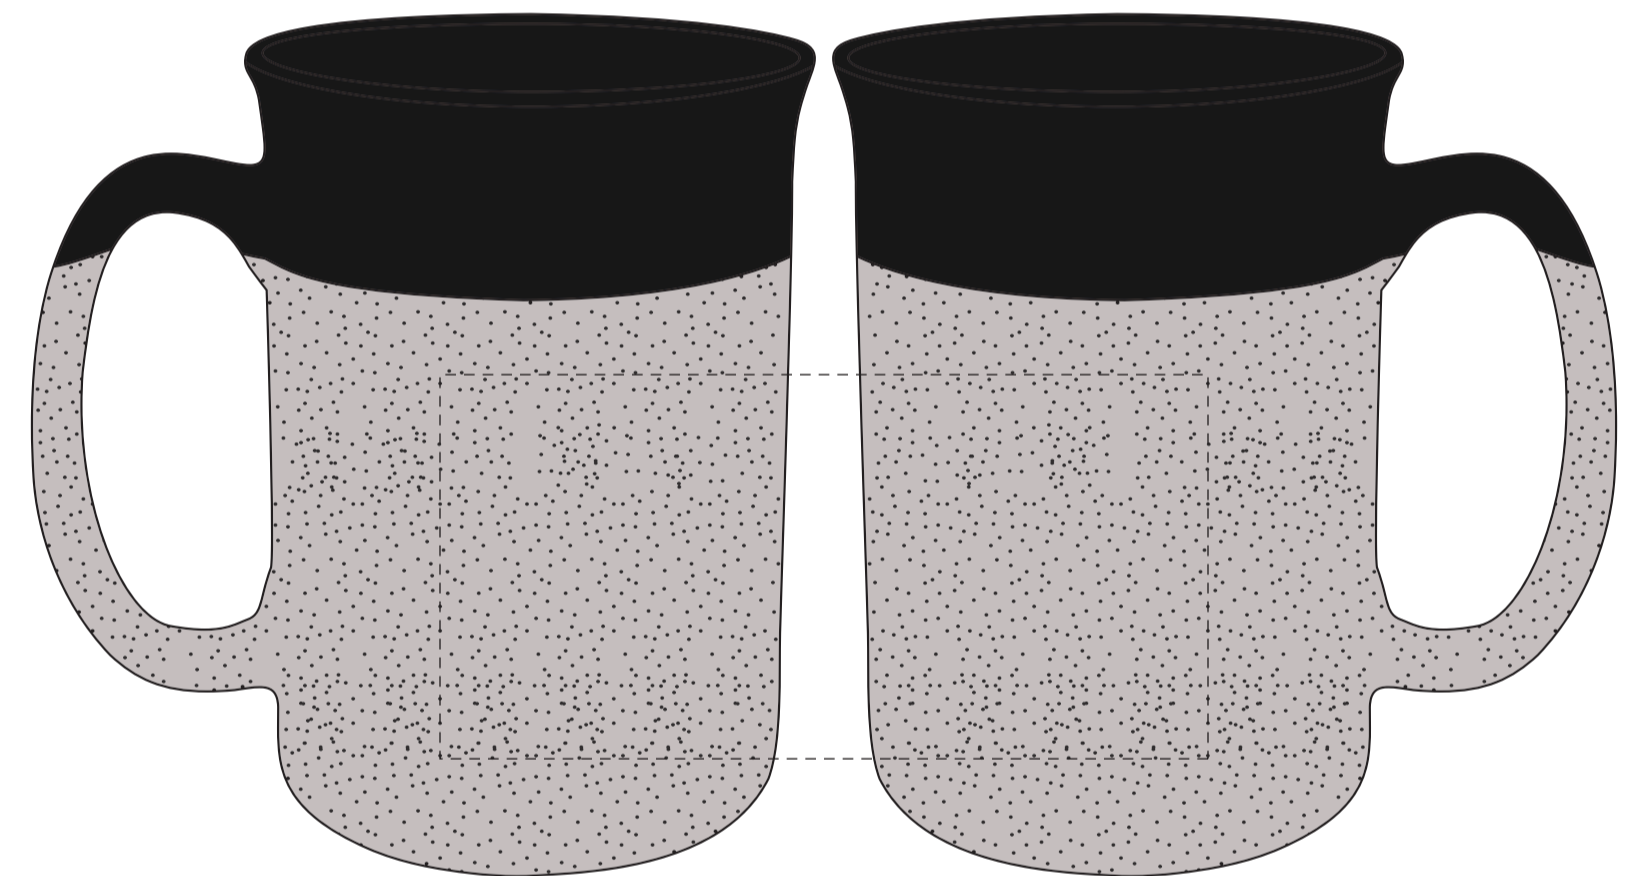

Silk Screen

F.P.O.

Dashed Line For Imprint Area Only, Will Not Print.

1" 0.5" 0"	Artist/Date:	Item #: 8140	Proofing:
	Order #:	Imprint Size: 2" W x 2" H	
	Ship Date:	Imprint Type: Standard Ceramic Colors	
	Imprint Color:		
	Item Color:		

Wraparound

F.P.O.

Dashed Line For Imprint Area Only, Will Not Print.

1" 0.5" 0"	Artist/Date:	Item #: 8140	Proofing:
	Order #:	Wraparound	
	Ship Date:	Imprint Size: 4" W x 2" H	
	Imprint Color:	Imprint Type: Standard Ceramic Colors	
	Item Color:		

2 Sides

Dashed Line For Imprint Area Only, Will Not Print.

1" 0.5" 0"	Artist/Date:	Item #: 8140	Proofing:
	Order #:	Imprint Size: 2" W x 2" H	
	Ship Date:	Imprint Type: Standard Ceramic Colors	
	Imprint Color:		
	Item Color:		